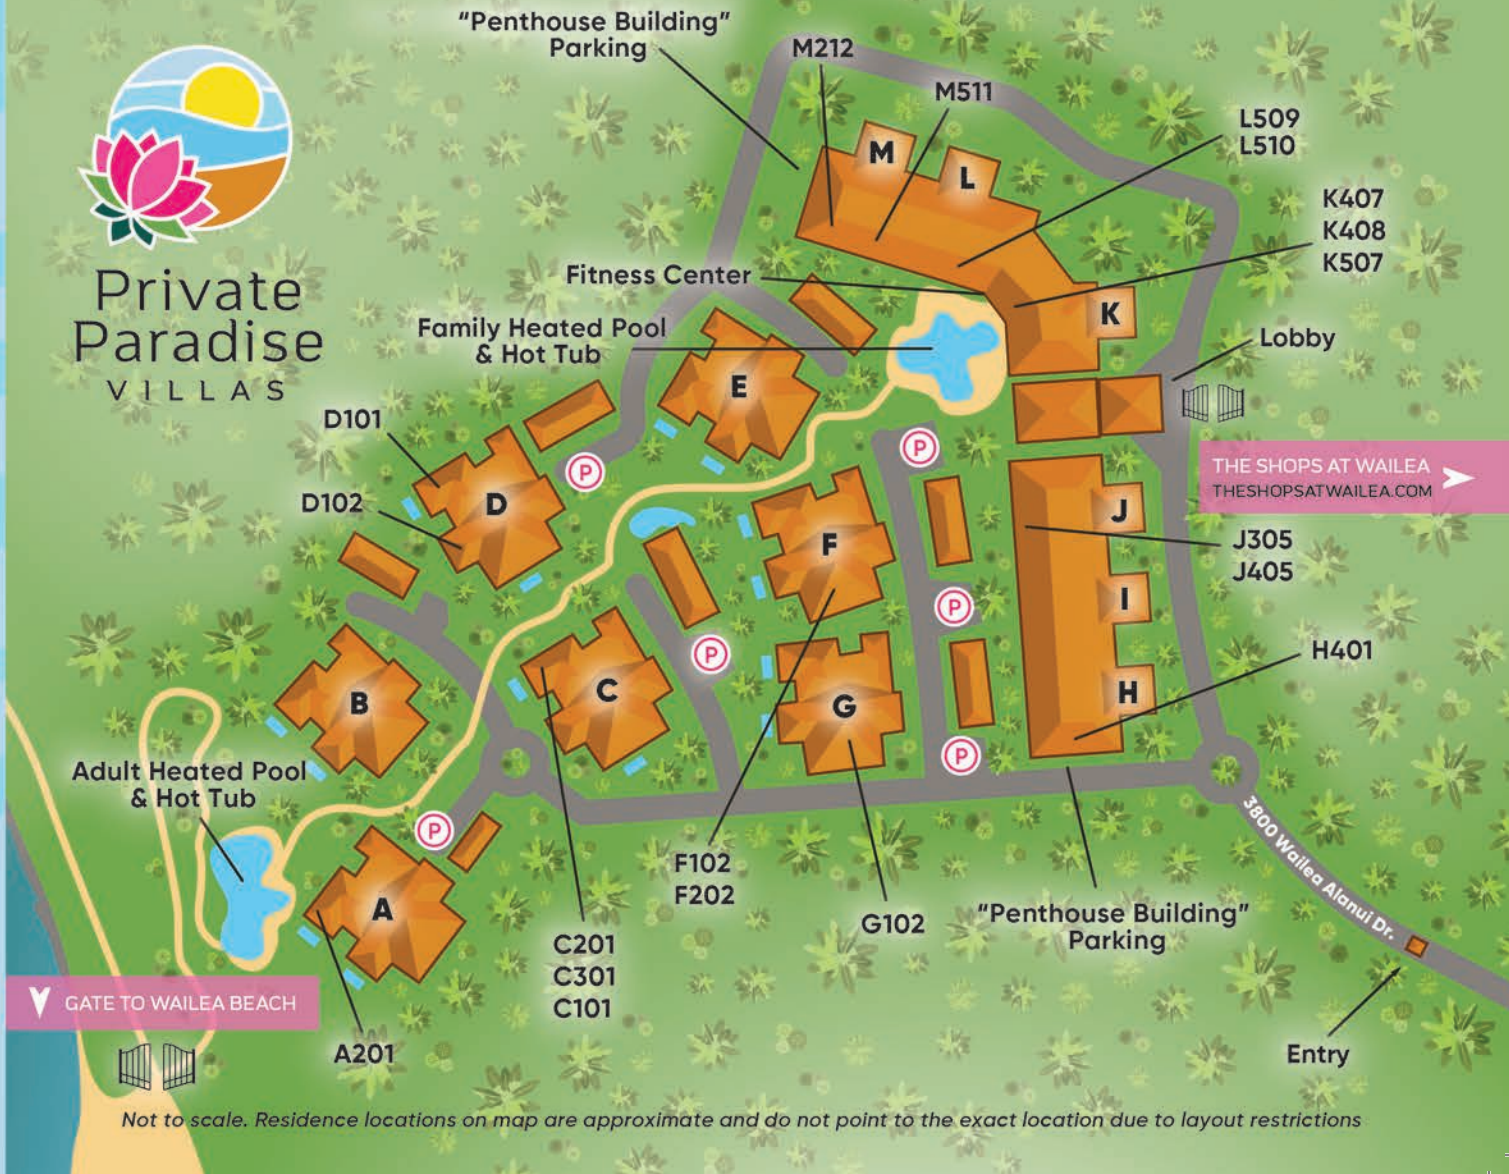

Not to scale. Residence locations on map are approximate and do not point to the exact location due to layout restrictions